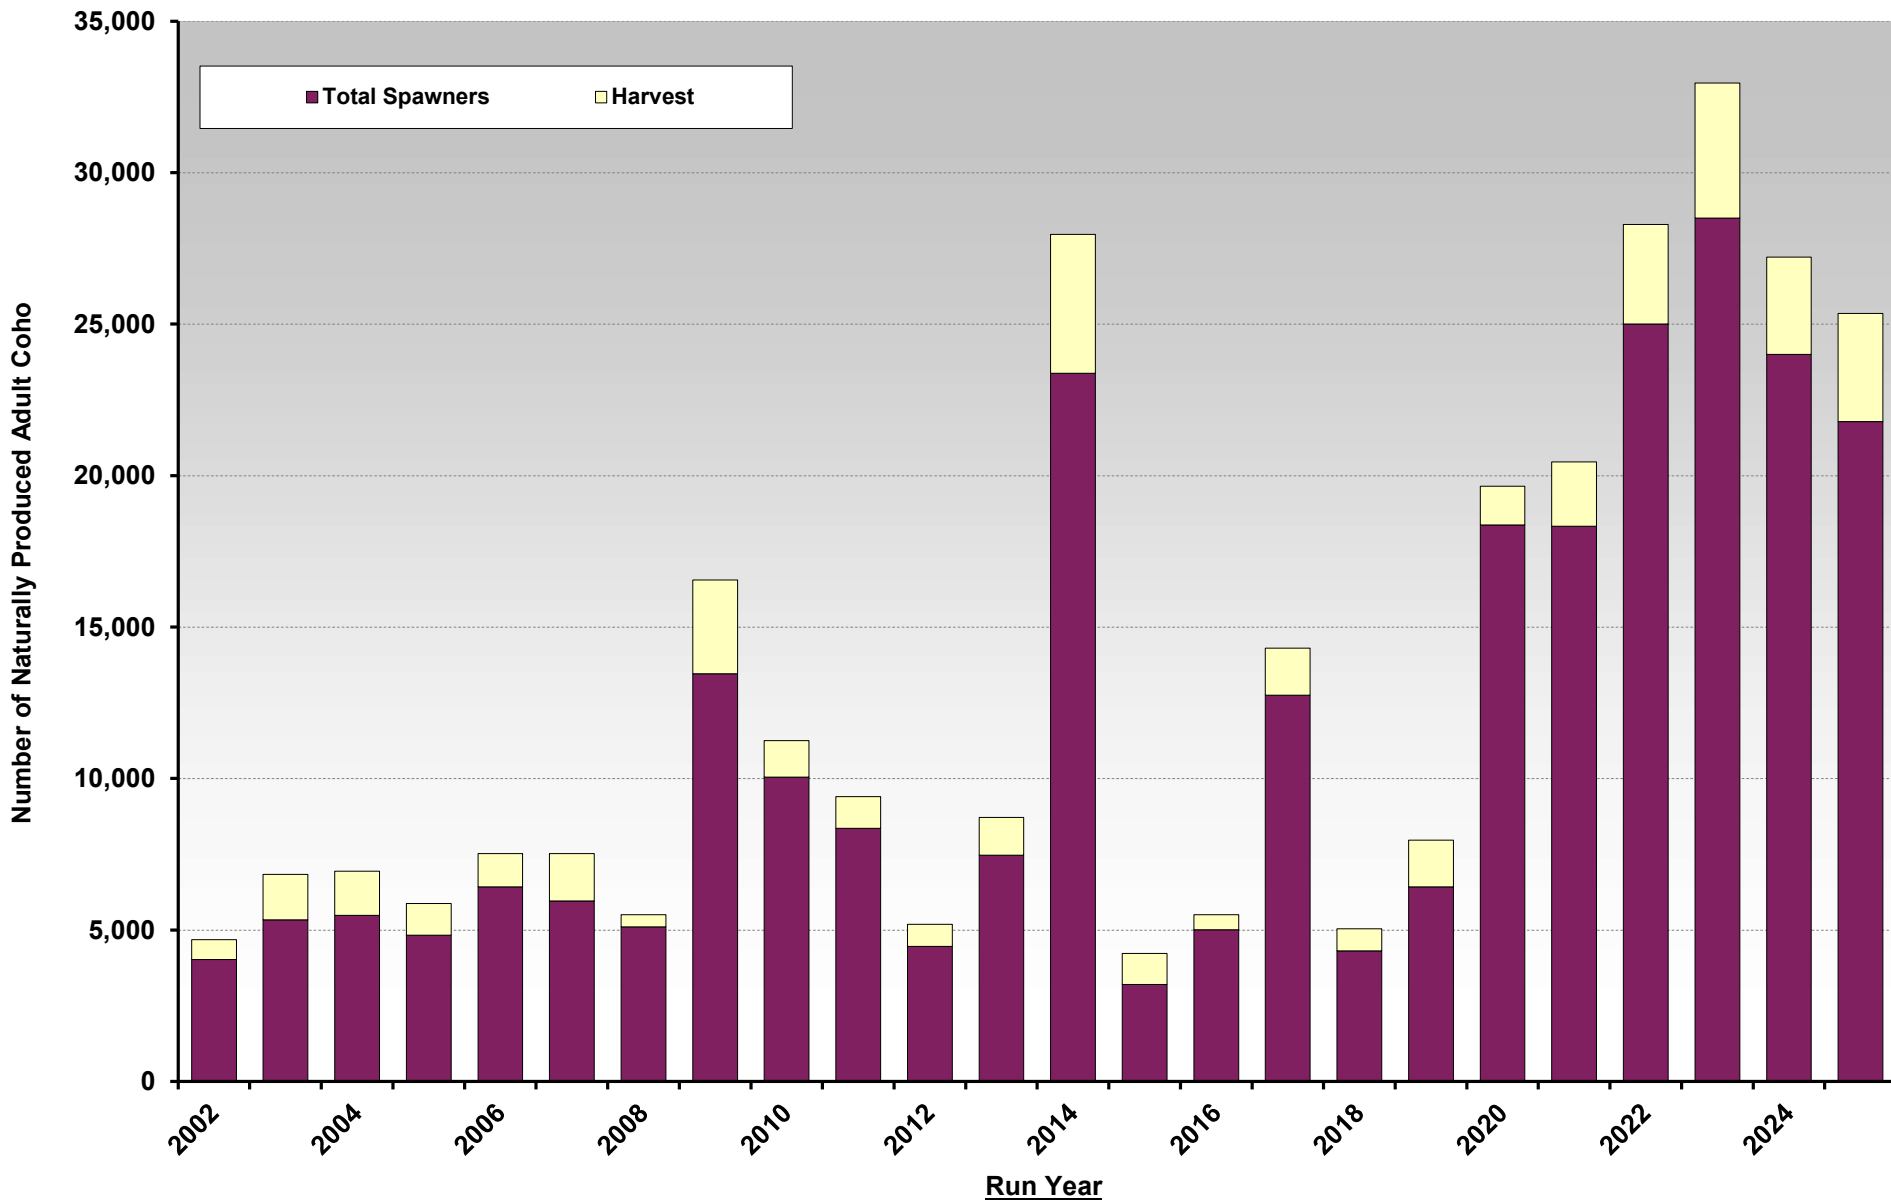

Lower Columbia Coho ESU

(Oregon side only)

Estimated numbers of naturally produced adult coho in the Oregon portion of the Lower Columbia River Coho ESU (run years 2002 to 2025).
Number of adult coho spawning in the wild, and harvest impacts (both landed and non-landed).