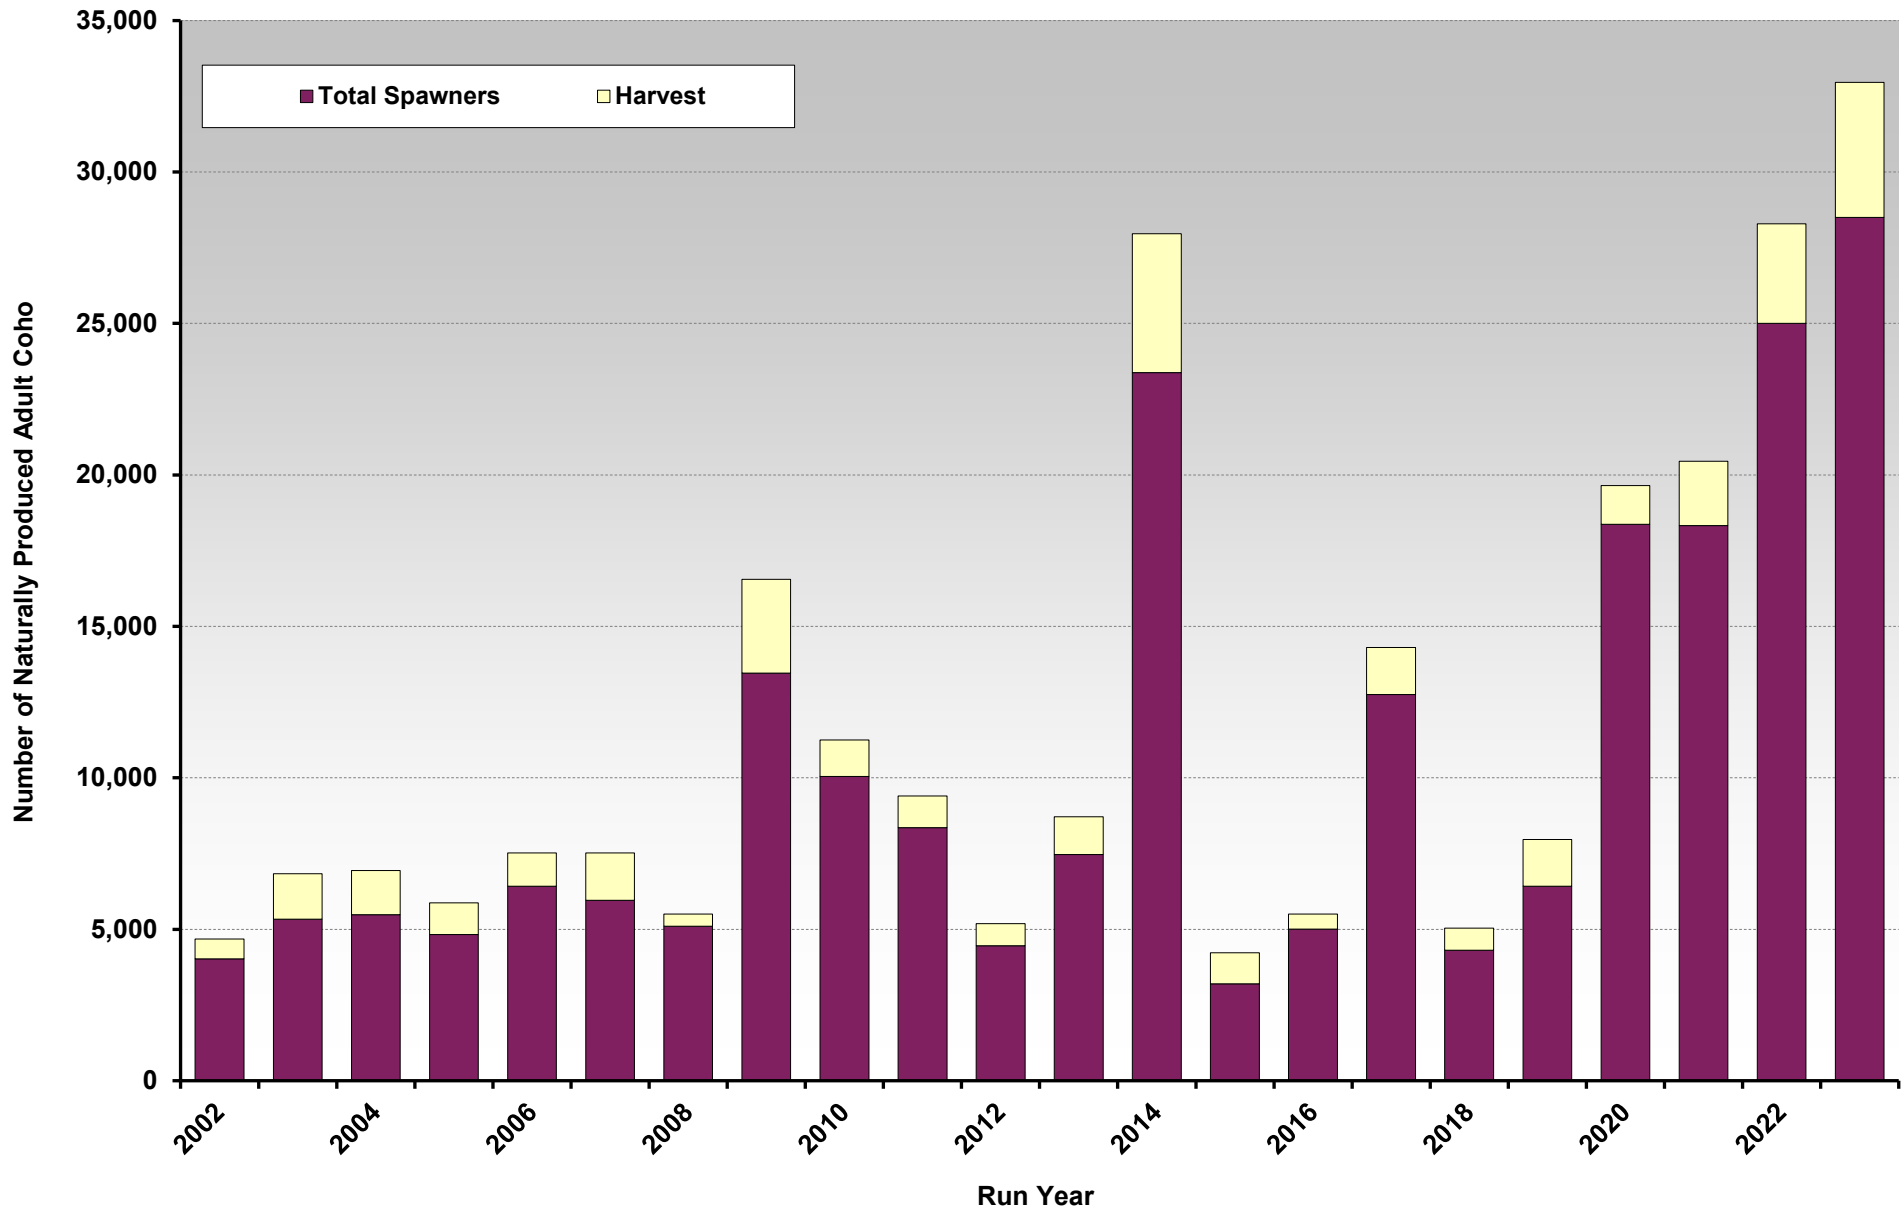

Lower Columbia Coho ESU

(Oregon side only)

Estimated numbers of naturally produced adult coho in the Oregon portion of the Lower Columbia River Coho ESU (run years 2002 to 2023). Number of adult coho spawning in the wild, and harvest impacts (both landed and non-landed).